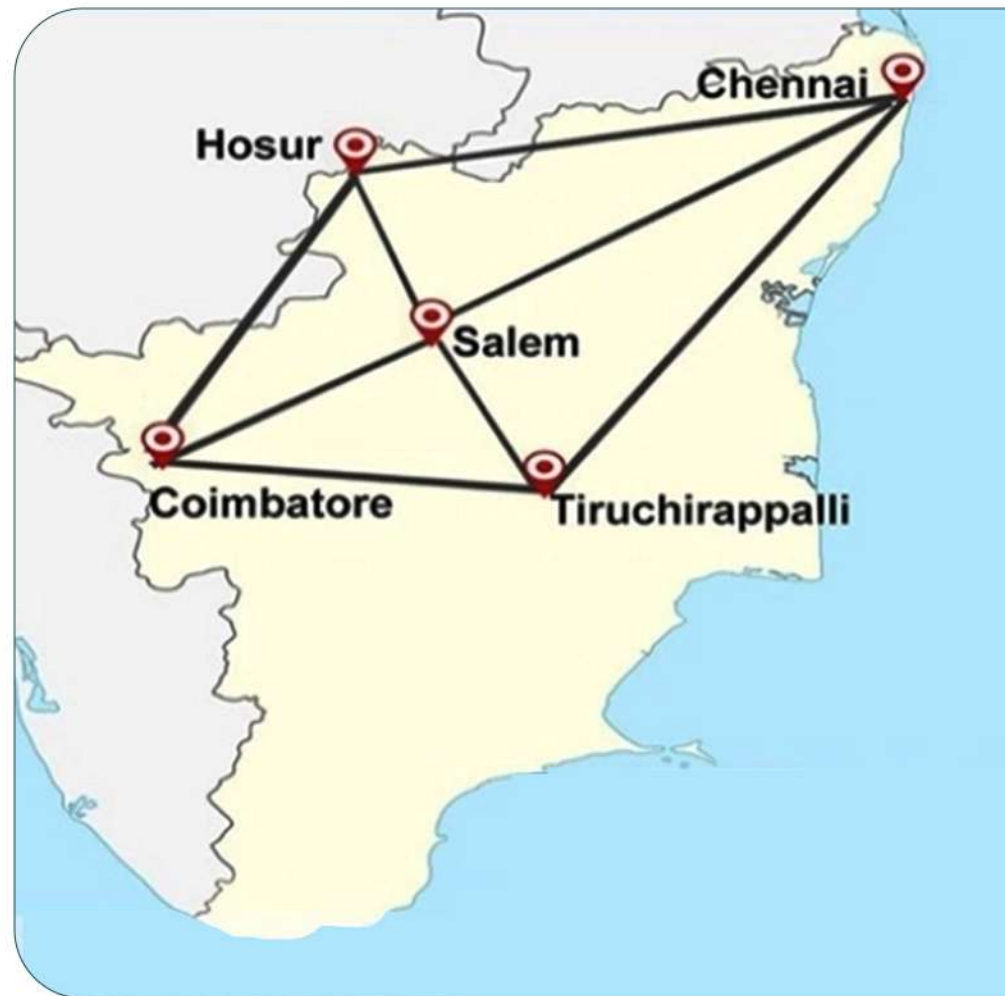

One of the major
SMART CITY & Ranking
3rd in Best Living City
in INDIA.

Why SALEM?

Booming IT Parks
and Large & Small
Scale Industries in
and around
Salem.

Largest Producer of
SILVER ORNAMENTS, STEEL, SILKS,
UP-COMING DEFENCE CORRIDOR,
MANGOES etc.,

Hosur to Salem: 140 kms - 2 hours.(Bangalore - 2.5 hours)

Trichy to Salem: 140 kms - 2 hours.

Coimbatore to Salem: 140 Kms - 2hours.

.Chennai outskirts to Salem: 200 kms+ - 4 hours.